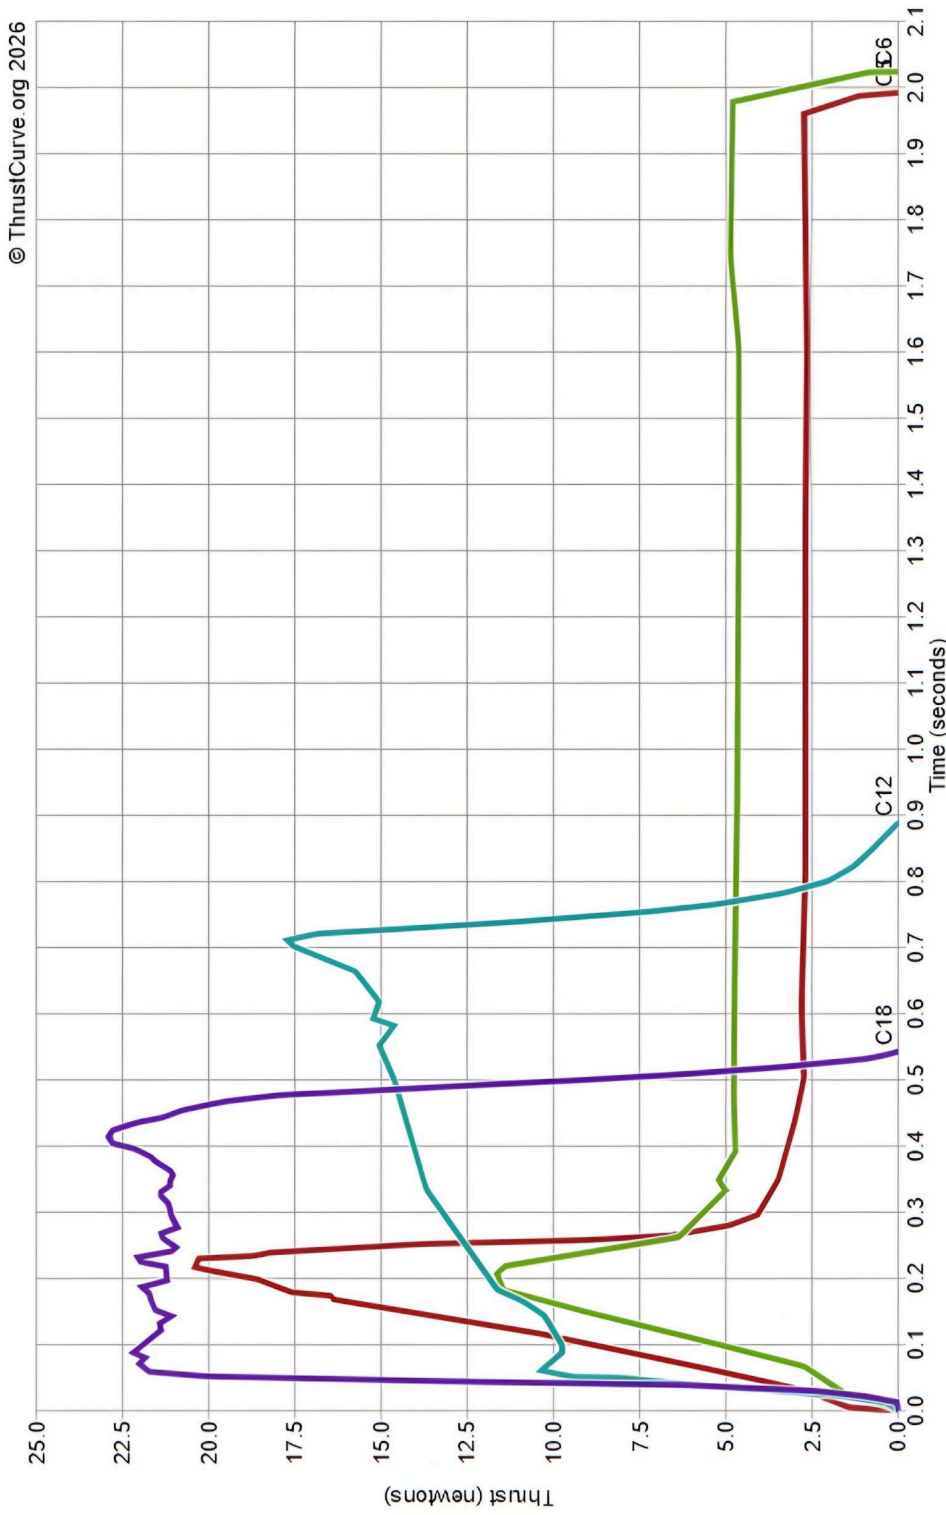

C 18mm

Thrust Curve Overlay

Motor Details

Designation	Manufacturer	Type	Diam	Impulse	Avg Thr	Burn	☐
C5	Estes	single-use	18 mm	7.8 Ns	3.9 N	2.0 s	☐
C6	Estes	single-use	18 mm	8.8 Ns	4.7 N	1.9 s	☐
C12	Quest	single-use	18 mm	9.8 Ns	11.7 N	0.8 s	☐
C18W	Quest	single-use	18 mm	9.8 Ns	19.1 N	0.5 s	☐