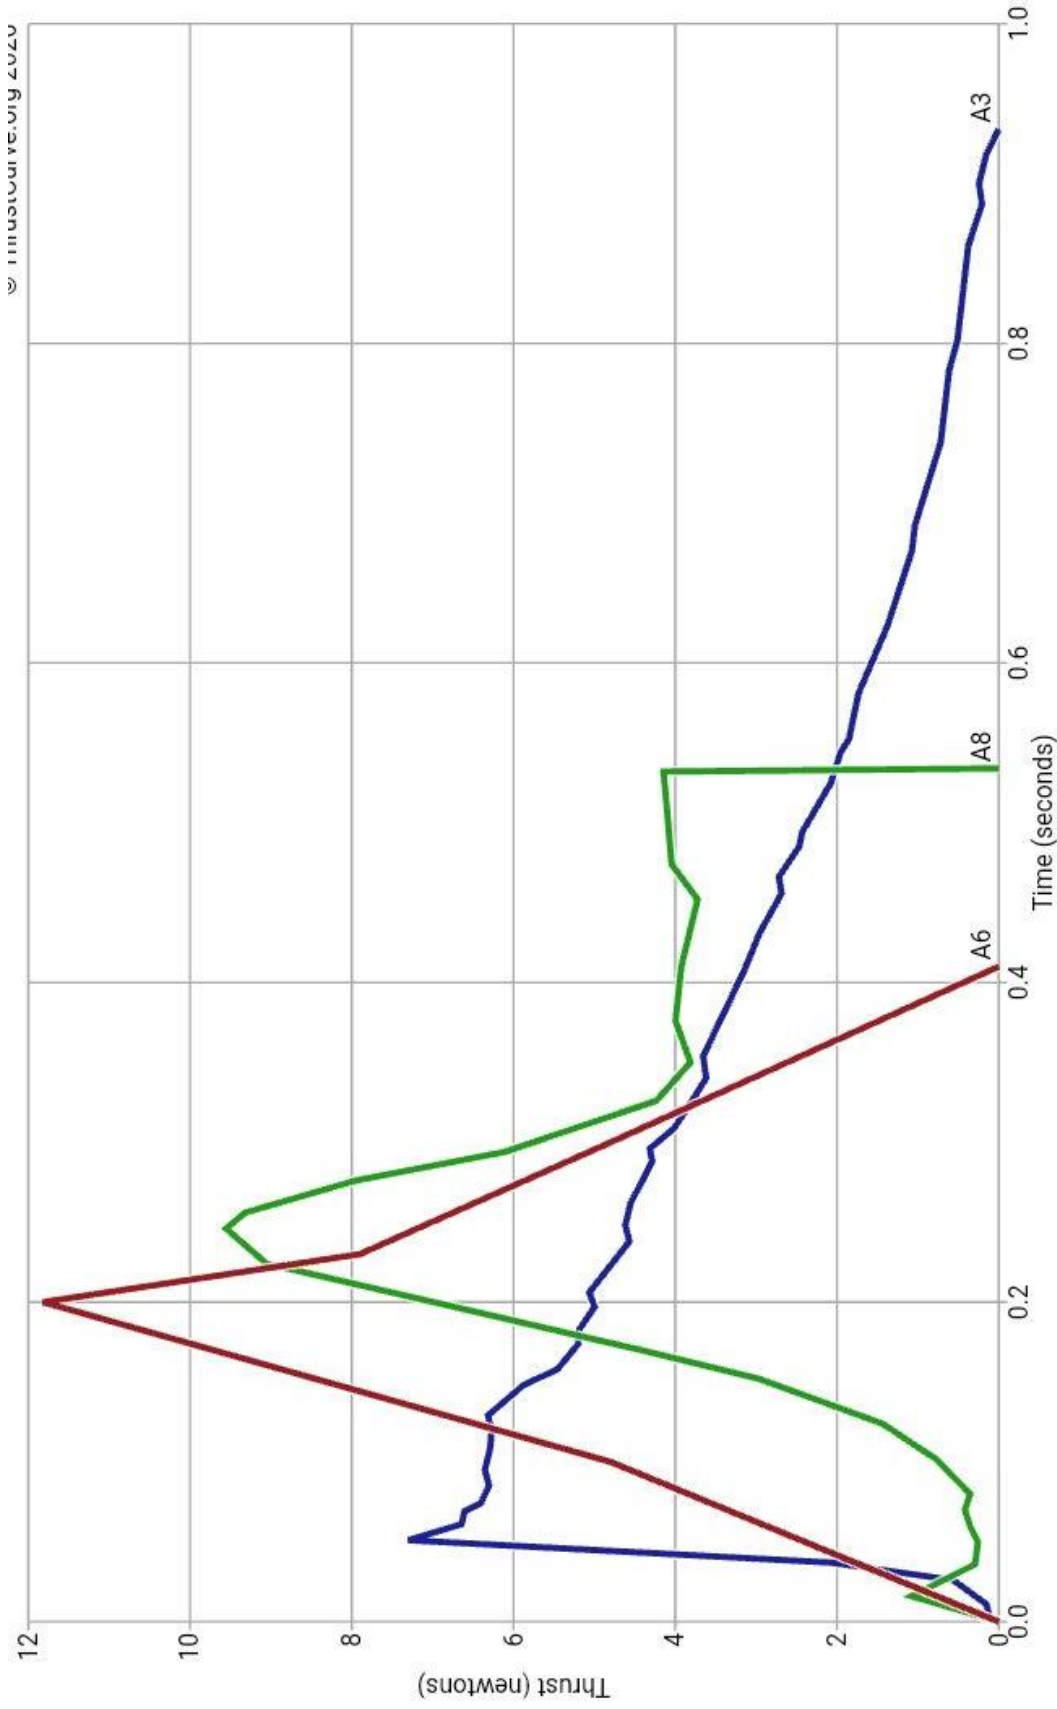

## Thrust Curve Overlay

© ThrustCurve.org 2026

# A 18mm