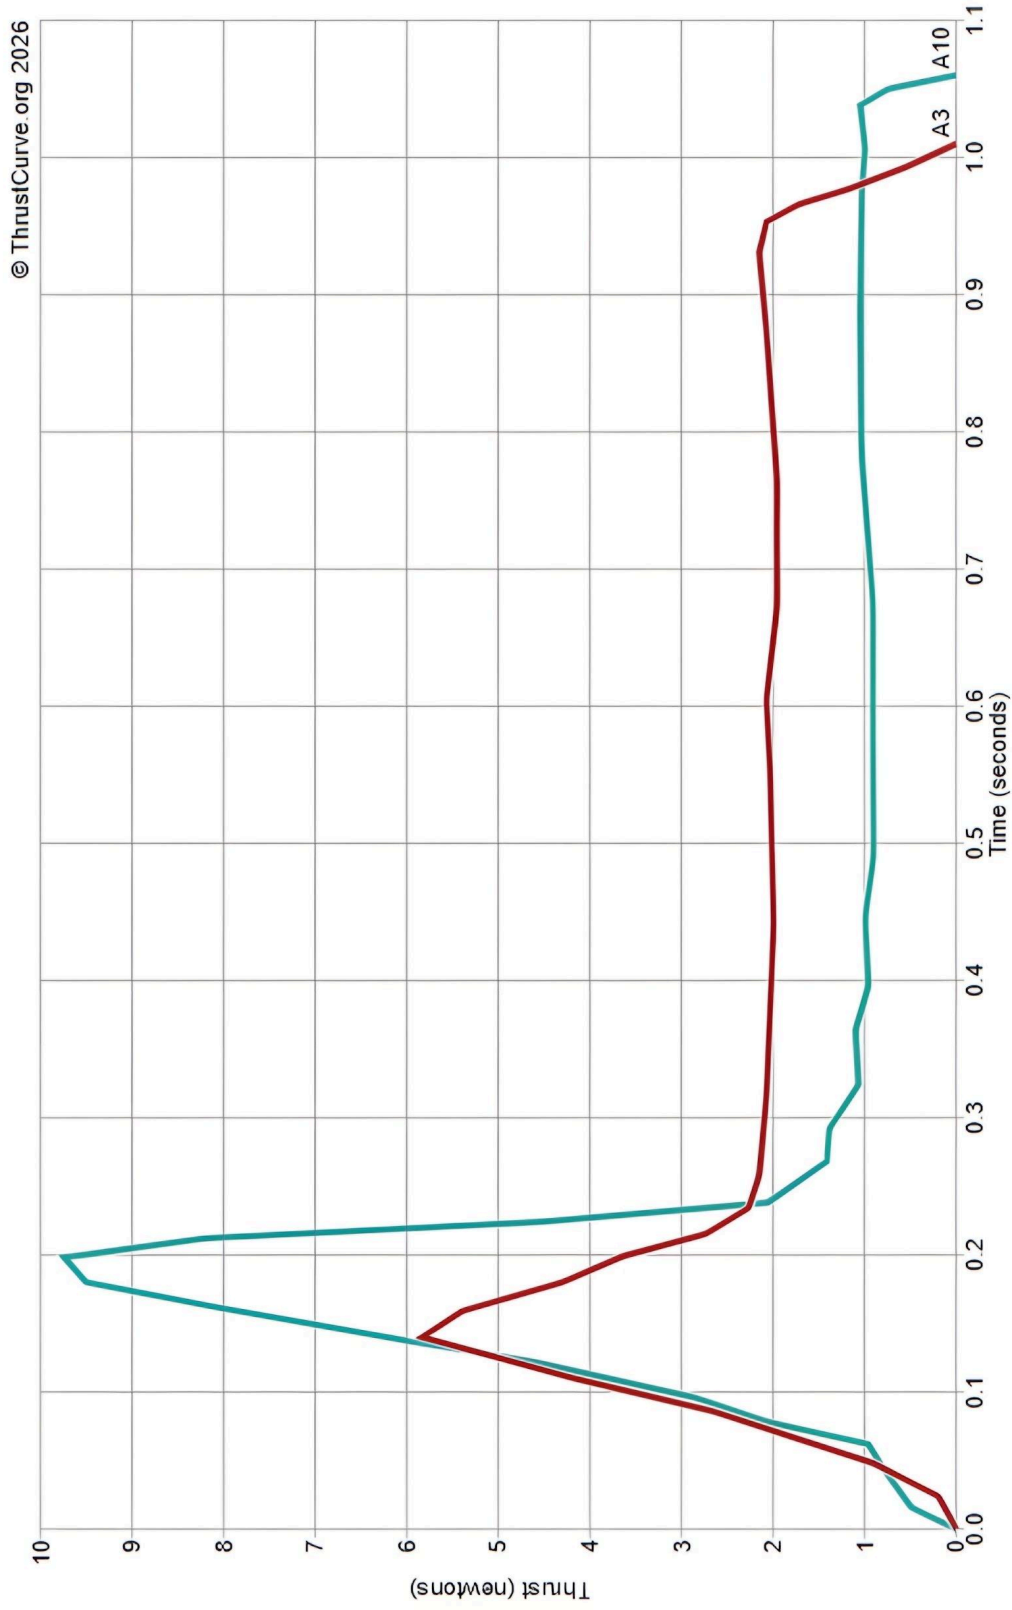

A 13mm

Thrust Curve Overlay

© ThrustCurve.org 2026

Motor Details

Designation	Manufacturer	Type	Diam	Impulse	Avg Thr	Burn	☐
A3	Estes	single-use	13 mm	2.2 Ns	2.2 N	1.0 s	☐
A10	Estes	single-use	13 mm	1.9 Ns	1.8 N	1.1 s	☐