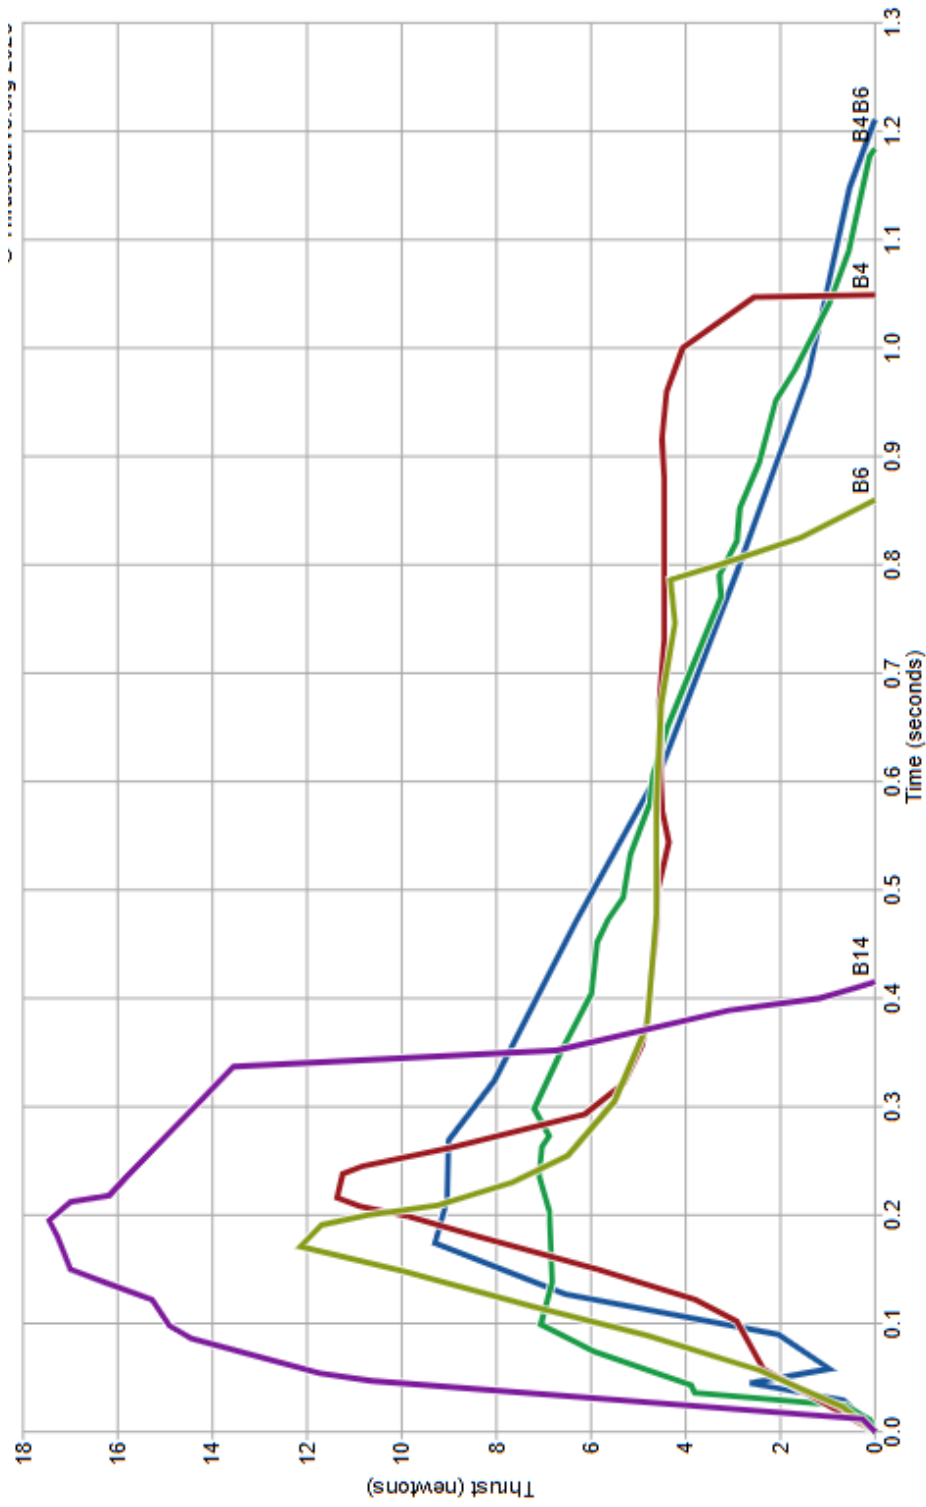

B 18mm

Motor Details

Designation	Manufacturer	Type	Diam	Impulse	Avg Thr	Burn
B4	Estes	single-use	18 mm	5.0 Ns	4.2 N	1.0 s
B6	Estes	single-use	18 mm	4.3 Ns	5.0 N	0.9 s
B4	Quest	single-use	18 mm	4.9 Ns	4.4 N	1.1 s
B6W	Quest	single-use	18 mm	4.9 Ns	4.2 N	1.2 s
B14T	Quest	single-use	18 mm	5.0 Ns	13.0 N	0.4 s